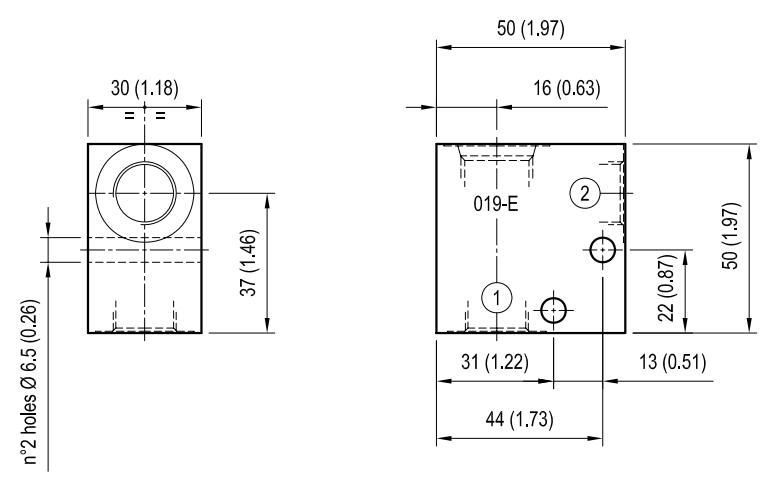

Standard manifolds - Special cavity

Aluminium / Steel

CAVITY: 017-E

	Ordering code	Ports 1-2	Weight kg (lbs)
Aluminium	OC1009015 R901180260	G 1/2	0.32 (0.71)
	OC1009012 R900990630	G 3/4	0.30 (0.66)
Steel	OC1009074 R988004951	G 1/2	0.90 (1.98)
	OC1009073 R901184887	G 3/4	0.83 (1.83)

[mm / Inches]

CAVITY: 021-E

	Ordering code	Ports 1-2	Weight kg (lbs)
Aluminium	OC1009017 R934000102	G 3/4	0.68 (1.50)
	OC1009019 R900068903	G 1	0.65 (1.43)
Steel	OC1009075 R900766822	G 3/4	1.89 (4.17)
	OC1009076 R901132883	G 1	1.78 (3.92)

[mm / Inches]

CAVITY: 019-E

	Ordering code	Ports 1-2	Weight kg (lbs)
Aluminium	OC1009103 R901090812	G 1/4	0.17 (0.38)
	OC1009054 R901090792	G 3/8	0.16 (0.35)
Steel	OC1009102 R901090811	G 1/4	0.46 (1.01)
	OC1009101 R901090810	G 3/8	0.44 (0.97)

[mm / Inches]