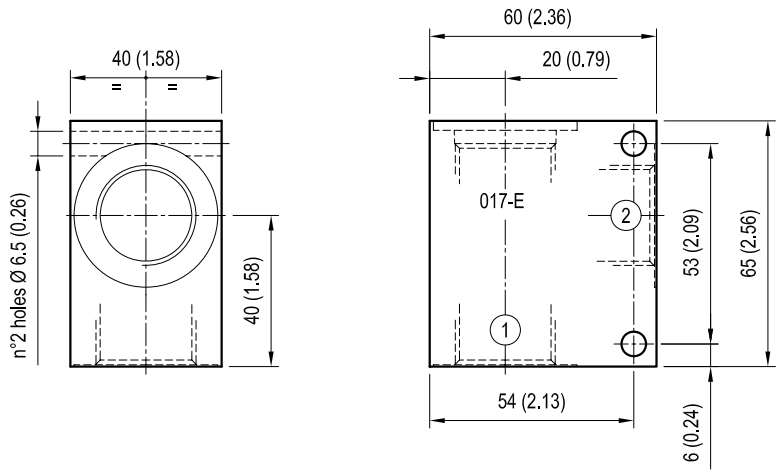

Standard manifolds - Special cavity

Aluminium / Steel

CAVITY: 017-E

	Ordering code	Ports 1-2	Weight kg (lbs)
Aluminium	OC1009015 R901180260	G 1/2	0.32 (0.71)
	OC1009012 R900990630	G 3/4	0.30 (0.66)
Steel	OC1009074 R988004951	G 1/2	0.90 (1.98)
	OC1009073 R901184887	G 3/4	0.83 (1.83)

[mm / Inches]

CAVITY: 021-E

	Ordering code	Ports 1-2	Weight kg (lbs)
Aluminium	OC1009017 R934000102	G 3/4	0.68 (1.50)
	OC1009019 R900068903	G 1	0.65 (1.43)
Steel	OC1009075 R900766822	G 3/4	1.89 (4.17)
	OC1009076 R901132883	G 1	1.78 (3.92)

[mm / Inches]

CAVITY: 019-E

	Ordering code	Ports 1-2	Weight kg (lbs)
Aluminium	OC1009103 R901090812	G 1/4	0.17 (0.38)
	OC1009054 R901090792	G 3/8	0.16 (0.35)
Steel	OC1009102 R901090811	G 1/4	0.46 (1.01)
	OC1009101 R901090810	G 3/8	0.44 (0.97)

[mm / Inches]