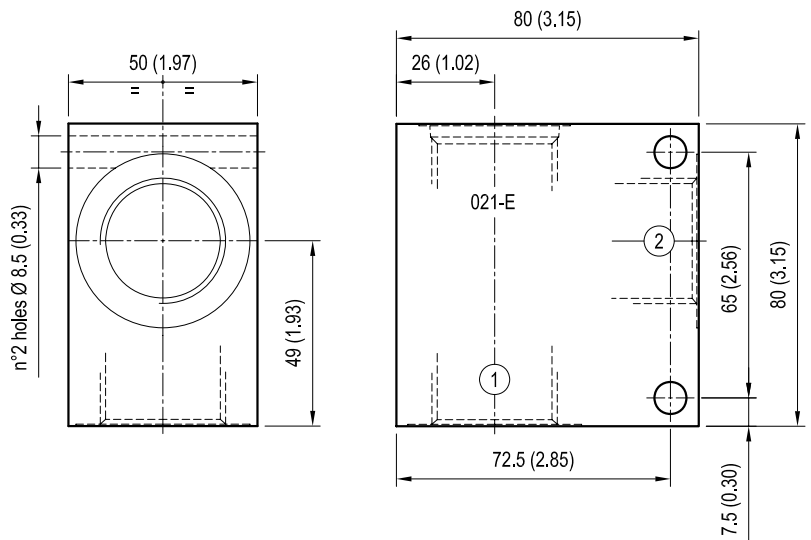

Standard manifolds - Special cavity

Aluminium / Steel

CAVITY: 017-E

	Ordering code	Ports 1-2	Weight kg (lbs)
Aluminium	OC1009015 R901180260	G 1/2	0.32 (0.71)
	OC1009012 R900990630	G 3/4	0.30 (0.66)
Steel	OC1009074 R988004951	G 1/2	0.90 (1.98)
	OC1009073 R901184887	G 3/4	0.83 (1.83)

[mm / Inches]

CAVITY: 021-E

	Ordering code	Ports 1-2	Weight kg (lbs)
Aluminium	OC1009017 R934000102	G 3/4	0.68 (1.50)
	OC1009019 R900068903	G 1	0.65 (1.43)
Steel	OC1009075 R900766822	G 3/4	1.89 (4.17)
	OC1009076 R901132883	G 1	1.78 (3.92)

[mm / Inches]

CAVITY: 019-E

	Ordering code	Ports 1-2	Weight kg (lbs)
Aluminium	OC1009103 R901090812	G 1/4	0.17 (0.38)
	OC1009054 R901090792	G 3/8	0.16 (0.35)
Steel	OC1009102 R901090811	G 1/4	0.46 (1.01)
	OC1009101 R901090810	G 3/8	0.44 (0.97)

[mm / Inches]