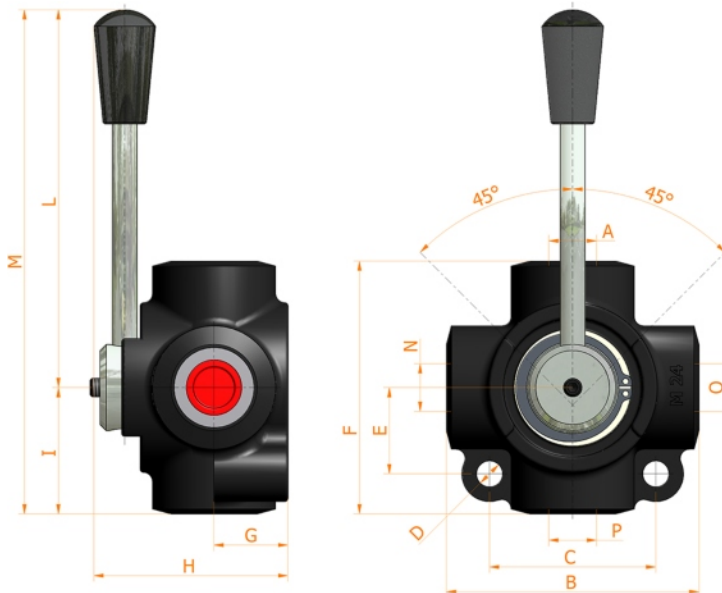

# D4

4 ways flow inverter

**Specifications:**

- Iron cast body
- White zinc plated external parts
- Standard colour black

O-N-A GAS	FLOW liters/min	PRESSURE BAR	B mm	C mm	D mm	E mm	F mm	G mm	H mm	L mm	M mm	MASS KG	CODE OF OPEN CENTRE	CODE OF CLOSED CENTRE
1/4"	60	350	80	54	8,5	28	80	24	63	115	155	1,200	7001.0104	7001.0111
3/8"	60	350	80	54	8,5	28	80	24	63	115	155	1,200	7001.0100	7001.0107
1/2"	90	350	80	54	8,5	28	80	24	63	115	155	1,100	7001.0101	7001.0108
3/4"	120	350	94	74	10,5	38	94	31	77	115	162	2,200	7001.0102	7001.0109
1"	200	300	94	74	10,5	38	94	31	77	115	162	2,000	7001.0103	7001.0110