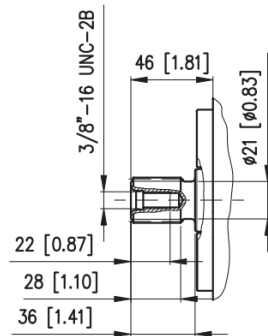

EXCHANGE PROGRAM

Prodotto / Product

Pompa per CIRCUITO APERTO Samhydraulik - Brevini Fluid Power
S5AV 045 S10 SX LS+TP

Data / Date

February 05th 2021

EXCHANGE PROGRAM

S10

SCANALATO/SPLINED SAE B-B 1"
15T 16/32 DP - FLAT ROOT CALSS 5
ANSI B92.1a-1976

Pompa S5AV 032/045 - Flangia SAE B 2 Fori - Regolatore CLS+TP (LSPCX - LSPCY)
S5AV 032/045 Pump - Mounting flange SAE B 2 Bolts - CLS+TP (LSPCX - LSPCY) Control

LS: Attacco pressione Load Sensing / Load Sensing Pressure port - 1/8 G (BSPP) Prof./Deep 10 [0.393]
Y1: Attacco remoto / Remote port - 1/8 G (BSPP) Prof./Deep 10 [0.393]