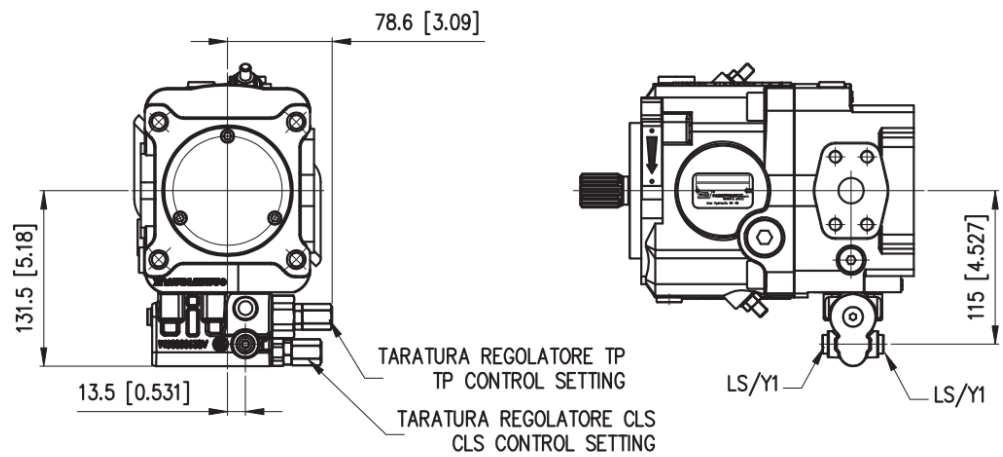

EXCHANGE PROGRAM

Prodotto / Product

Pompa per CIRCUITO APERTO Samhydraulik - Brevini Fluid Power
S5AV 045 S10 SX LS+TP

Data / Date

February 05th 2021

EXCHANGE PROGRAM

S10

SCANALATO/SPLINED SAE B-B 1"
15T 16/32 DP - FLAT ROOT CALSS 5
ANSI B92.1a-1976

Pompa S5AV 032/045 - Flangia SAE B 2 Fori - Regolatore CLS+TP (LSPCX - LSPCY)
S5AV 032/045 Pump - Mounting flange SAE B 2 Bolts - CLS+TP (LSPCX - LSPCY) Control

LS: Attacco pressione Load Sensing / Load Sensing Pressure port - 1/8 G (BSPP) Prof./Deep 10 [0.393]
Y1: Attacco remoto / Remote port - 1/8 G (BSPP) Prof./Deep 10 [0.393]