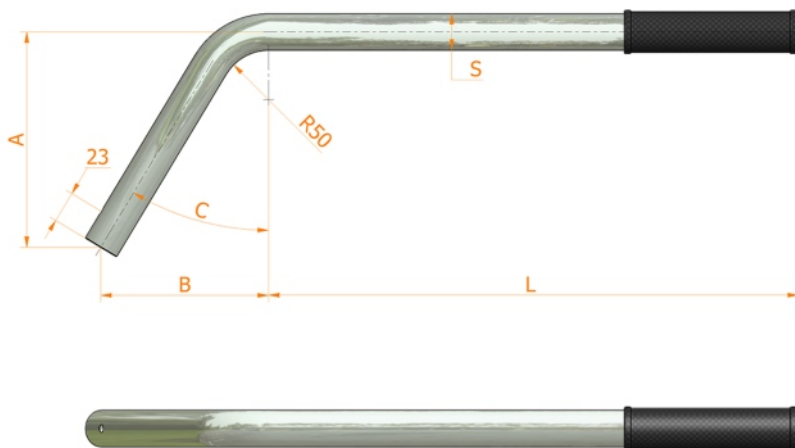

LEVER FOR HAND PUMPS

fold lever
white zincate

Specifications:

- Black hand grip
- White zinc plated steel lever

LEVER	A mm	B mm	C mm	S mm	L mm	WEIGHT KG	LEVER FOR HAND PUMP	CODE
L 27x600 zb-p	140	100	31	27	415	0,90	PM :: PMD :: PMDVB :: PMO :: PMP :: PMSE 20-30-40 :: PM2V 5-80	6800.0020