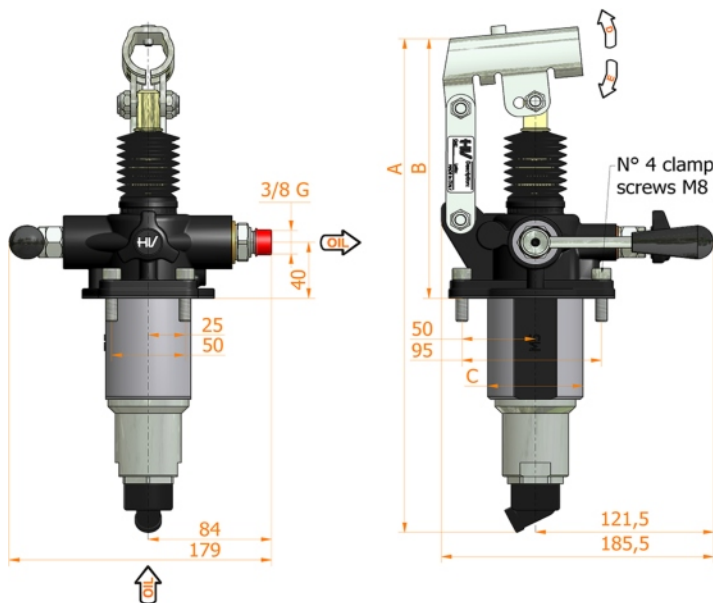

## PM2V 5/80 Lm-s

with release hand knob  
with exclusion lever for the 1st speed  
two speed hand pump for a single acting cylinder  
for fixing to tank

### Specifications:

- Cast iron body
- Piston treated with Niploy
- White zinc plated support lever
- Lever connection  $\varnothing 27$
- White zinc plated external parts
- Standard colour black
- Oil tank mounting kit included

DISPLACEMENT cm <sup>3</sup>	A mm	B mm	C mm	D °	E °	DISPLACEMENT cm <sup>3</sup>		PRESSURE BAR		MASS KG	CODE WITHOUT BELLOWS	CODE WITH BELLOWS
						STAGE 1	STAGE 2	STAGE 1	STAGE 2			
5-80	354	185	65	30	32	80,588	5,036	20	500	6,200	6071.0100	60710127