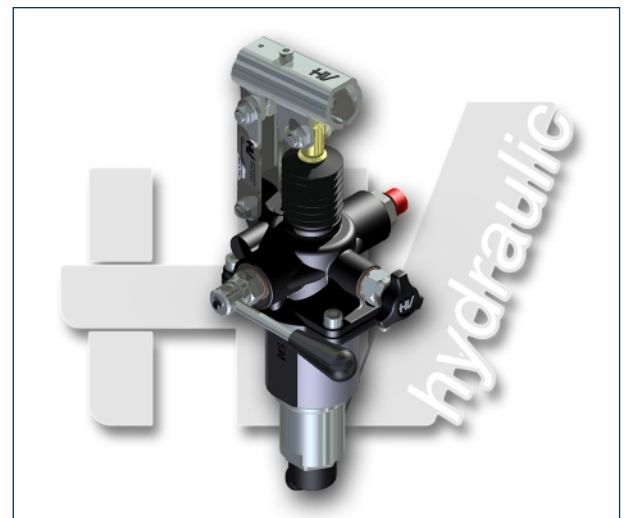

## PM2V 5/80 Lm-s

with release hand knob  
with exclusion lever for the 1st speed  
two speed hand pump for a single acting cylinder  
for fixing to tank

### Specifications:

- Cast iron body
- Piston treated with Niploy
- White zinc plated support lever
- Lever connection  $\varnothing 27$
- White zinc plated external parts
- Standard colour black
- Oil tank mounting kit included