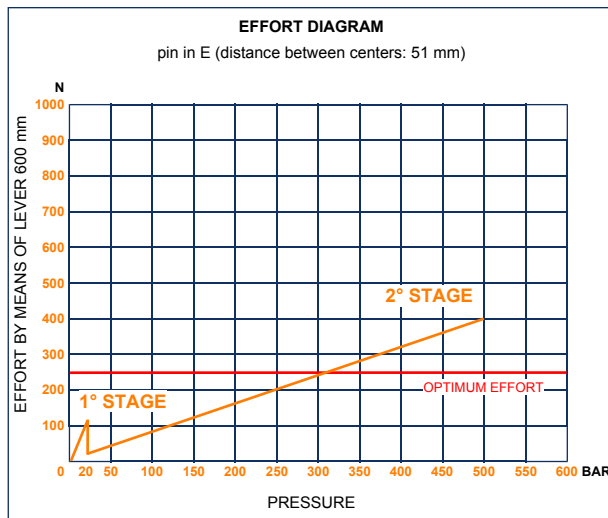

## PM2V 5/80 Lm-s

with release hand knob  
with exclusion lever for the 1st speed  
two speed hand pump for a single acting cylinder  
for fixing to tank

### Specifications:

- Cast iron body
- Piston treated with Niploy
- White zinc plated support lever
- Lever connection  $\varnothing 27$
- White zinc plated external parts
- Standard colour black
- Oil tank mounting kit included