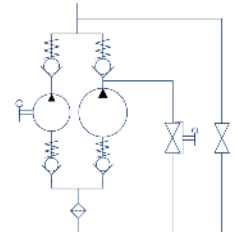

## PM2V 5/80 Lm-s

with release hand knob  
with exclusion lever for the 1st speed  
two speed hand pump for a single acting cylinder  
for fixing to tank

### Specifications:

- Cast iron body
- Piston treated with Niploy
- White zinc plated support lever
- Lever connection  $\varnothing 27$
- White zinc plated external parts
- Standard colour black
- Oil tank mounting kit included