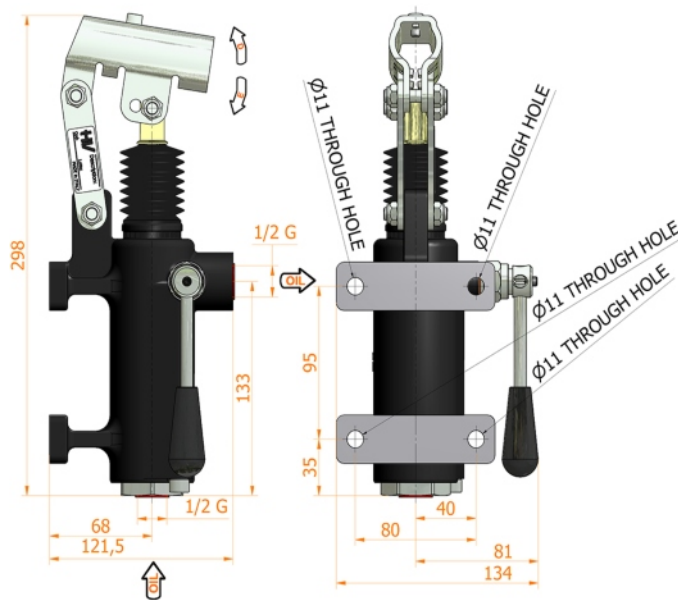

PMO 70 L-s

with release lever
double acting hand pump for single acting cylinder
for fixing to wall

Specifications:

- Cast iron body
- Piston treated with Niploy
- White zinc plated support lever
- Lever connection Ø 27
- White zinc plated external parts
- Standard colour black

DISPLACEMENT cm ³	A mm	B mm	C mm	D °	E °	ACTUAL DISPLACEMENT cm ³	PRESSURE BAR		MASS KG	CODE WITHOUT BELLOWS	CODE WITH BELLOWS
							OPTIMAL	MAX			
70	--	--	--	45	40	70,233	50	200	5,100	6079.0008	6079.0035