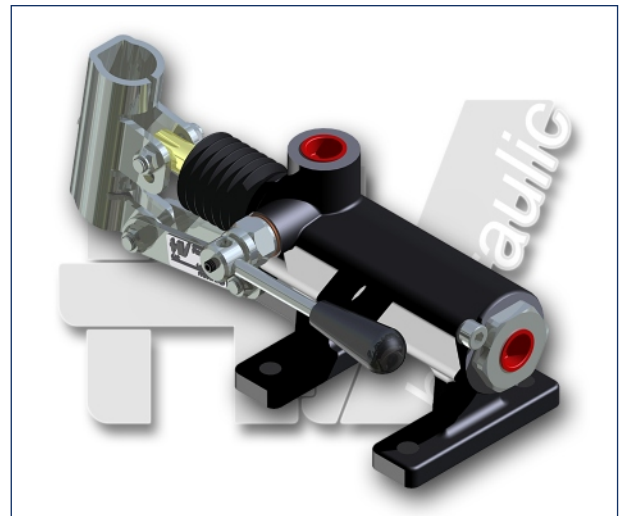

PMO 70 L-s

with release lever
double acting hand pump for single acting cylinder
for fixing to wall

Specifications:

- Cast iron body
- Piston treated with Niploy
- White zinc plated support lever
- Lever connection Ø 27
- White zinc plated external parts
- Standard colour black

DISPLACEMENT cm ³	A mm	B mm	C mm	D °	E °	ACTUAL DISPLACEMENT cm ³	PRESSURE BAR		MASS KG	CODE WITHOUT BELLOWS	CODE WITH BELLOWS
							OPTIMAL	MAX			
70	--	--	--	45	40	70,233	50	200	5,100	6079.0008	6079.0035