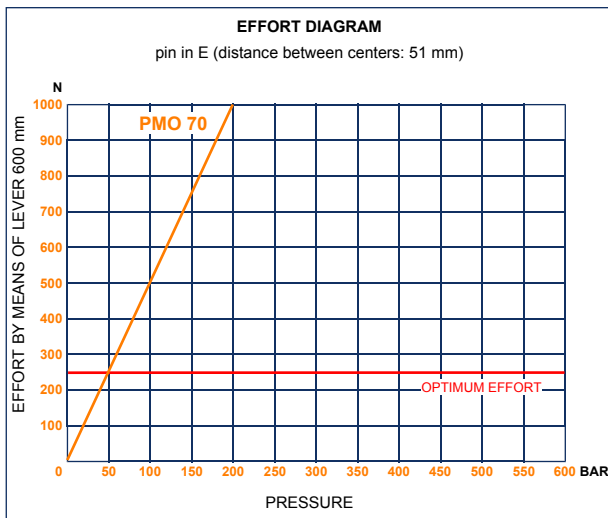

PMO 70 L-s

with release lever
double acting hand pump for single acting cylinder
for fixing to wall

Specifications:

- Cast iron body
- Piston treated with Niploy
- White zinc plated support lever
- Lever connection Ø 27
- White zinc plated external parts
- Standard colour black

DISPLACEMENT cm ³	A mm	B mm	C mm	D °	E °	ACTUAL DISPLACEMENT cm ³	PRESSURE BAR		MASS KG	CODE WITHOUT BELLOWS	CODE WITH BELLOWS
							OPTIMAL	MAX			
70	--	--	--	45	40	70,233	50	200	5,100	6079.0008	6079.0035