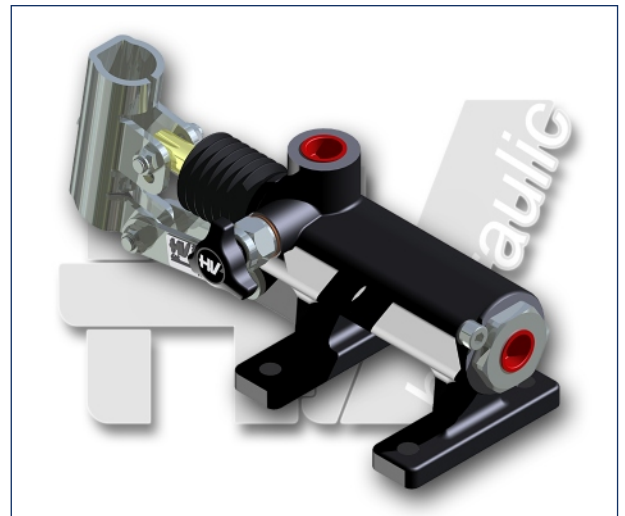

## PMO 70 s

with release hand knob  
double acting hand pump for single acting cylinder  
for fixing to wall

### Specifications:

- Cast iron body
- Piston treated with Niploy
- White zinc plated support lever
- Lever connection Ø 27
- White zinc plated external parts
- Standard colour black

DISPLACEMENT cm <sup>3</sup>	A mm	B mm	C mm	D °	E °	ACTUAL DISPLACEMENT cm <sup>3</sup>	PRESSURE BAR		MASS KG	CODE WITHOUT BELLOWS	CODE WITH BELLOWS
							OPTIMAL	MAX			
70	--	--	--	45	40	70,233	50	200	5,100	6079.0005	6079.0032