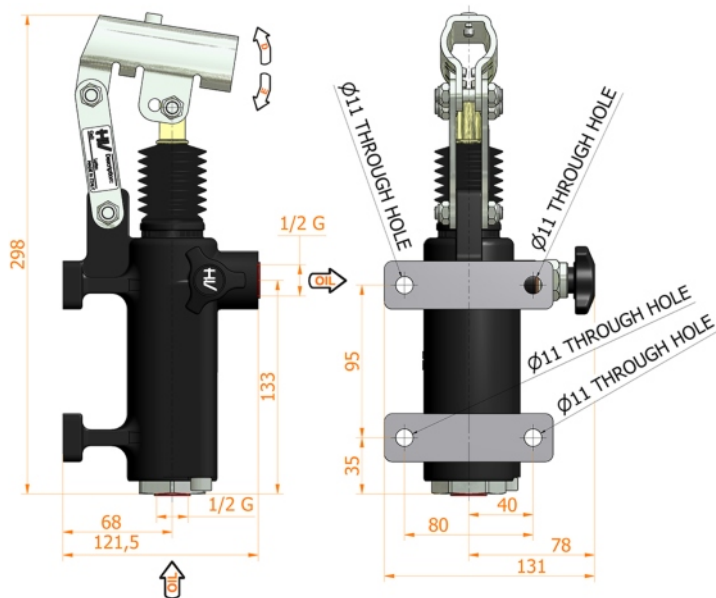

## PMO 70 s

with release hand knob  
double acting hand pump for single acting cylinder  
for fixing to wall

### Specifications:

- Cast iron body
- Piston treated with Niploy
- White zinc plated support lever
- Lever connection Ø 27
- White zinc plated external parts
- Standard colour black

DISPLACEMENT cm <sup>3</sup>	A mm	B mm	C mm	D °	E °	ACTUAL DISPLACEMENT cm <sup>3</sup>	PRESSURE BAR		MASS KG	CODE WITHOUT BELLOWS	CODE WITH BELLOWS
							OPTIMAL	MAX			
70	--	--	--	45	40	70,233	50	200	5,100	6079.0005	6079.0032