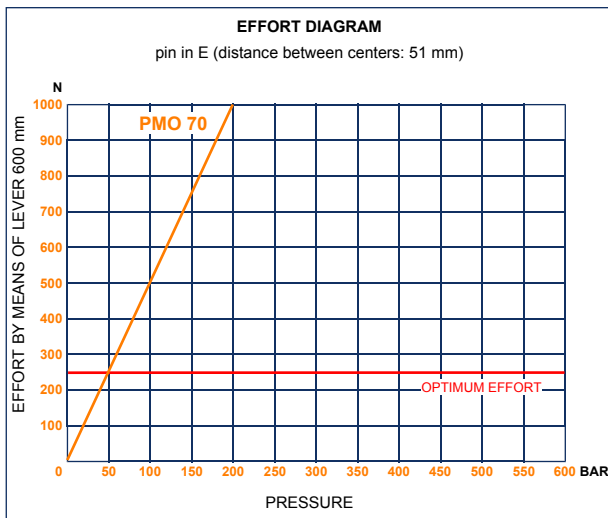

## PMO 70 s

with release hand knob  
double acting hand pump for single acting cylinder  
for fixing to wall

### Specifications:

- Cast iron body
- Piston treated with Niploy
- White zinc plated support lever
- Lever connection Ø 27
- White zinc plated external parts
- Standard colour black

DISPLACEMENT cm <sup>3</sup>	A mm	B mm	C mm	D °	E °	ACTUAL DISPLACEMENT cm <sup>3</sup>	PRESSURE BAR		MASS KG	CODE WITHOUT BELLOWS	CODE WITH BELLOWS
							OPTIMAL	MAX			
70	--	--	--	45	40	70,233	50	200	5,100	6079.0005	6079.0032