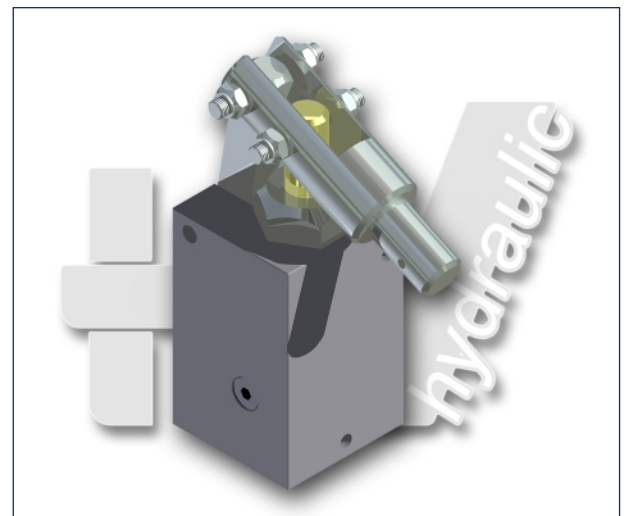

PMP 12 e

without release hand knob
double acting hand pump for a single acting cylinder
for fixing to a wall

Specifications:

- Aluminium body
- Piston treated with Niploy
- White zinc plated support lever
- Lever connection Ø 20
- White zinc plated external parts

DISPLACEMENT cm ³	A mm	B mm	C mm	D °	E °	ACTUAL DISPLACEMENT cm ³	PRESSURE BAR		MASS KG	CODE WITHOUT BELLOWS	CODE WITH BELLOWS
							OPTIMAL	MAX			
12	--	--	--	--	--	12,265	100	300	2,110	6076.0000	--