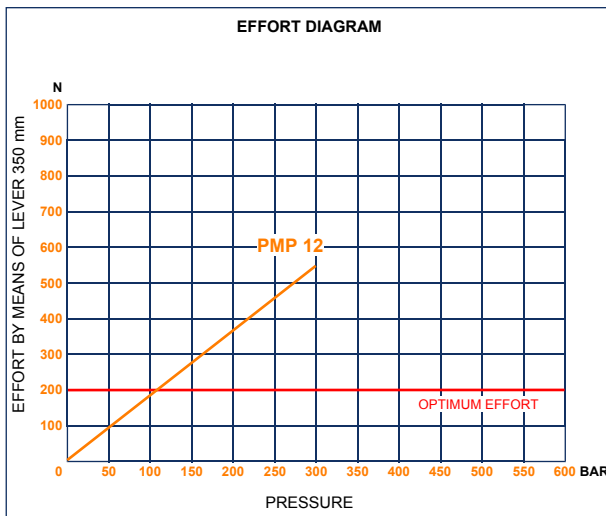

PMP 12 e

without release hand knob
double acting hand pump for a single acting cylinder
for fixing to a wall

Specifications:

- Aluminium body
- Piston treated with Niploy
- White zinc plated support lever
- Lever connection Ø 20
- White zinc plated external parts

DISPLACEMENT cm ³	A mm	B mm	C mm	D °	E °	ACTUAL DISPLACEMENT cm ³	PRESSURE BAR		MASS KG	CODE WITHOUT BELLOWS	CODE WITH BELLOWS
							OPTIMAL	MAX			
12	--	--	--	--	--	12,265	100	300	2,110	6076.0000	--