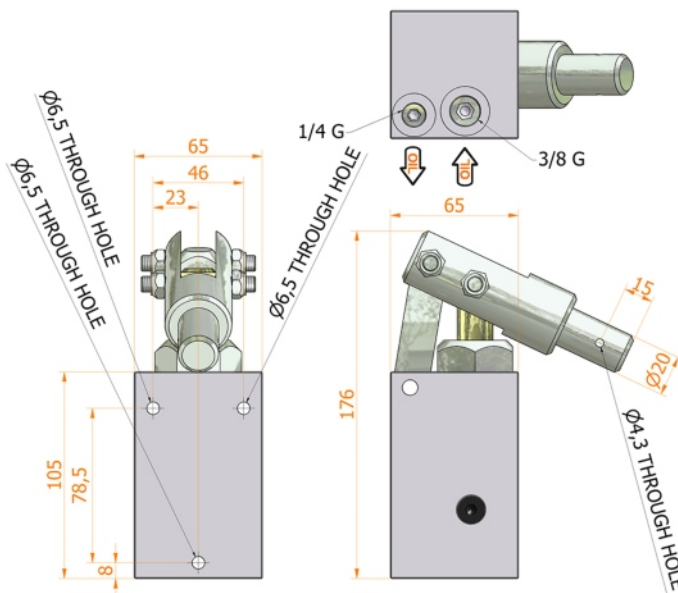

PMP 12 e

without release hand knob
double acting hand pump for a single acting cylinder
for fixing to a wall

Specifications:

- Aluminium body
- Piston treated with Niploy
- White zinc plated support lever
- Lever connection Ø 20
- White zinc plated external parts

DISPLACEMENT cm ³	A mm	B mm	C mm	D °	E °	ACTUAL DISPLACEMENT cm ³	PRESSURE BAR		MASS KG	CODE WITHOUT BELLOWS	CODE WITH BELLOWS
							OPTIMAL	MAX			
12	--	--	--	--	--	12,265	100	300	2,110	6076.0000	--