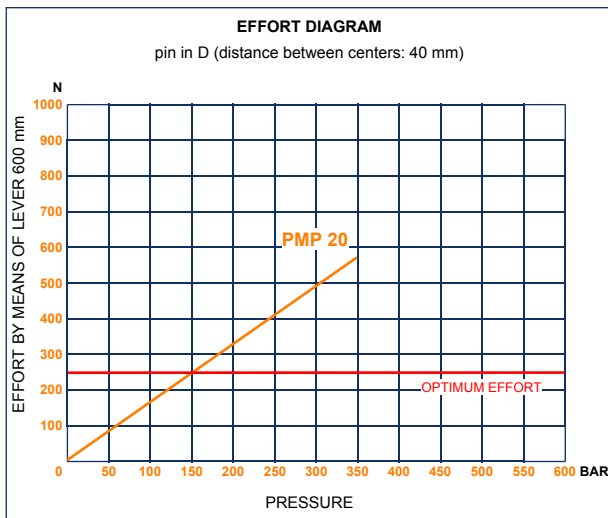

## PMP 20 L-s

with release lever  
double acting hand pump for single acting cylinder  
for fixing to wall

### Specifications:

- Cast iron body
- Piston treated with Niploy
- White zinc plated support lever
- Lever connection Ø 27
- White zinc plated external parts
- Standard colour black

DISPLACEMENT cm <sup>3</sup>	A mm	B mm	C mm	D °	E °	ACTUAL DISPLACEMENT cm <sup>3</sup>	PRESSURE BAR		MASS KG	CODE WITHOUT BELLOWS	CODE WITH BELLOWS
							OPTIMAL	MAX			
20	--	--	--	32	30	20,090	150	350	2,650	6074.0057	6074.0062