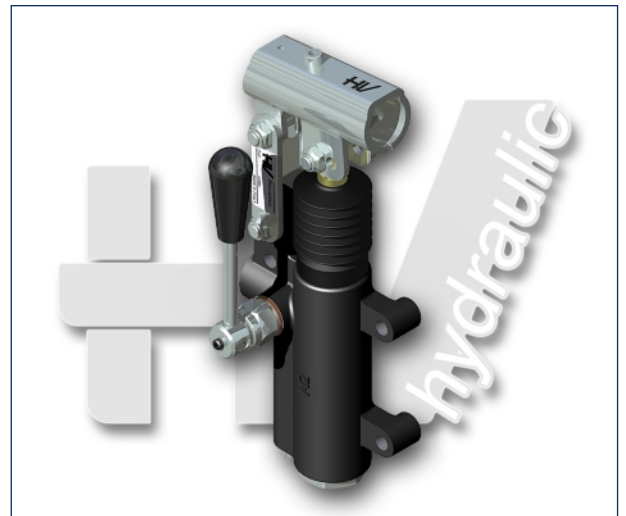

## PMP 20 L-s

with release lever  
double acting hand pump for single acting cylinder  
for fixing to wall

### Specifications:

- Cast iron body
- Piston treated with Niploy
- White zinc plated support lever
- Lever connection Ø 27
- White zinc plated external parts
- Standard colour black

DISPLACEMENT cm <sup>3</sup>	A mm	B mm	C mm	D °	E °	ACTUAL DISPLACEMENT cm <sup>3</sup>	PRESSURE BAR		MASS KG	CODE WITHOUT BELLOWS	CODE WITH BELLOWS
							OPTIMAL	MAX			
20	--	--	--	32	30	20,090	150	350	2,650	6074.0057	6074.0062