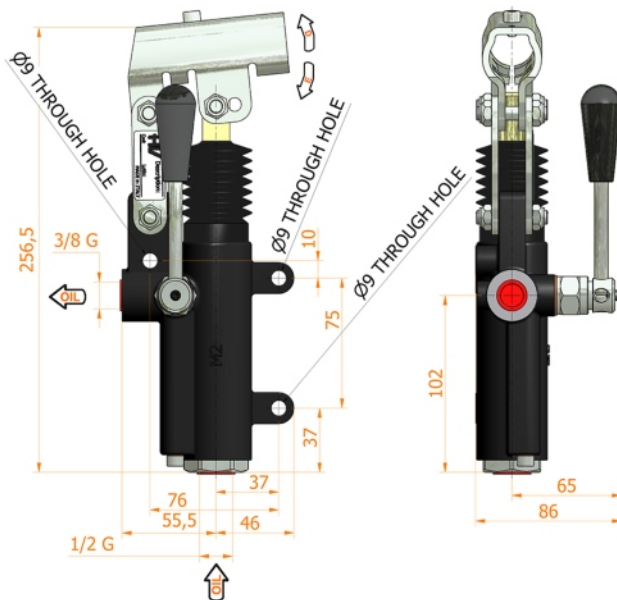

## PMP 20 L-s

with release lever  
double acting hand pump for single acting cylinder  
for fixing to wall

### Specifications:

- Cast iron body
- Piston treated with Niploy
- White zinc plated support lever
- Lever connection Ø 27
- White zinc plated external parts
- Standard colour black

DISPLACEMENT cm <sup>3</sup>	A mm	B mm	C mm	D °	E °	ACTUAL DISPLACEMENT cm <sup>3</sup>	PRESSURE BAR		MASS KG	CODE WITHOUT BELLOWS	CODE WITH BELLOWS
							OPTIMAL	MAX			
20	--	--	--	32	30	20,090	150	350	2,650	6074.0057	6074.0062