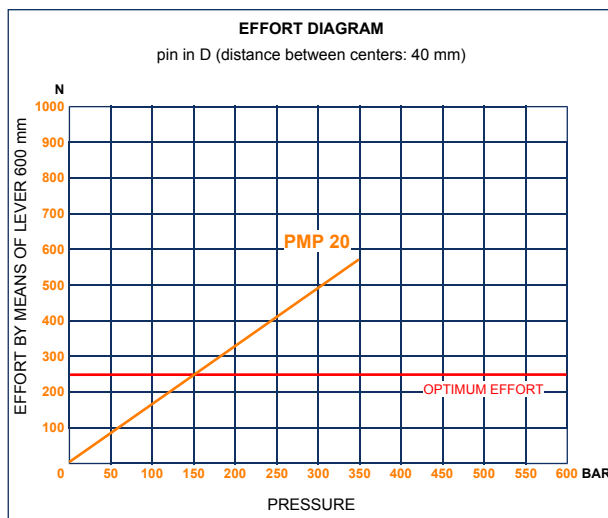

## PMP 20 s

with release hand knob  
double acting hand pump for single acting cylinder  
for fixing to wall

### Specifications:

- Cast iron body
- Piston treated with Niploy
- White zinc plated support lever
- Lever connection Ø 27
- White zinc plated external parts
- Standard colour black

DISPLACEMENT cm <sup>3</sup>	A mm	B mm	C mm	D °	E °	ACTUAL DISPLACEMENT cm <sup>3</sup>	PRESSURE BAR		MASS KG	CODE WITHOUT BELLOWS	CODE WITH BELLOWS
							OPTIMAL	MAX			
20	--	--	--	32	30	20,090	150	350	2,650	6074.0054	6074.0059