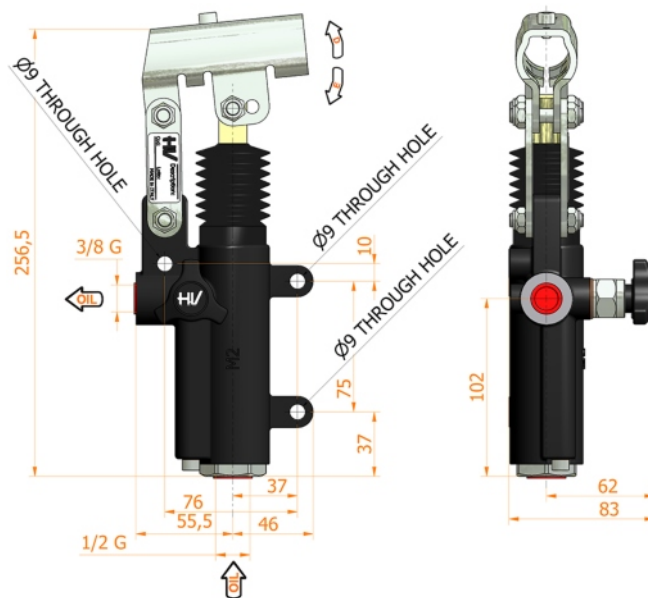

## PMP 20 s

with release hand knob  
double acting hand pump for single acting cylinder  
for fixing to wall

### Specifications:

- Cast iron body
- Piston treated with Niploy
- White zinc plated support lever
- Lever connection Ø 27
- White zinc plated external parts
- Standard colour black

DISPLACEMENT cm <sup>3</sup>	A mm	B mm	C mm	D °	E °	ACTUAL DISPLACEMENT cm <sup>3</sup>	PRESSURE BAR		MASS KG	CODE WITHOUT BELLOWS	CODE WITH BELLOWS
							OPTIMAL	MAX			
20	--	--	--	32	30	20,090	150	350	2,650	6074.0054	6074.0059