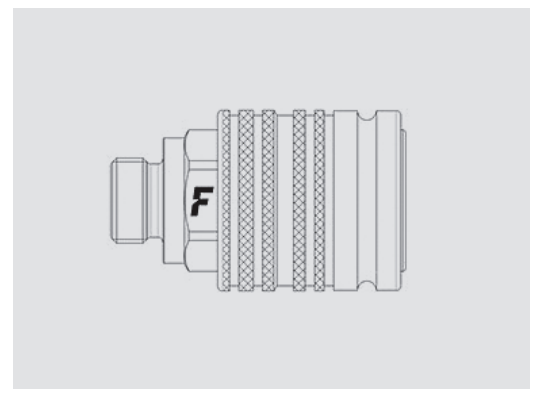

Applications