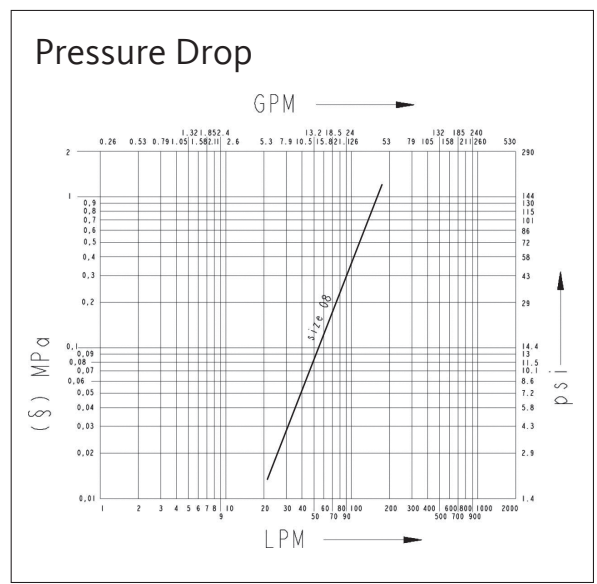

## Push-pull female coupling for agriculture with pressure relief valve.

Push-pull couplings, designed for panel mounting installation. Thanks to a microvalve it's possible to easily spill some oil when necessary in order to relieve the residual pressure into the female half. Wide range of male threads available. Breakaway function. ISO 7241-1 part A interchange.

## Technical Specifications

dash	Size		Working Pressure (MPa)	Flow Rate (l/min)	Spillage (ml)	Force to Connect (N)	Burst pressure (MPa)		
	mm	inch					Male	Female	Male + Female
08	12,5	1/2"	25	75	1,8	110	100	100	

Material	<b>Steel</b>
Seals	<b>NBR</b>
Working temperatures	<b>- 25 °C to + 125 °C</b>
Surface treatment	<b>MATE 500 (CrIII)</b>
Series Interchange	<b>ISO 7241-A</b>
Valve Type	<b>Poppet</b>
Connection	<b>Push to Connect*</b>
Disconnection	<b>Pull to Disconnect</b>
Connection Under Pressure	<b>Allowed Residual</b>

# 4CPV

Size		Thread details			FEMALE						
inch	mm	Thread Type	Standard	Thread	Part Number	L (L1 + Thread)		D1		HEX1	
						mm	inch	mm	inch	mm	inch
1/2"	12,5	02/ METRIC	ISO 8434-1-L	M18x1,5 MALE 12L	4CPV082/1815 F	62,3	2,45	38	1,5	27	1,06