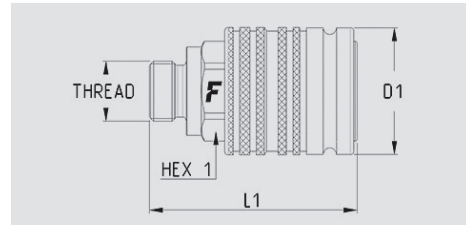

## Technical Specifications

dash	Size		Working Pressure (MPa)	Flow Rate (l/min)	Spillage (ml)	Force to Connect (N)	Burst pressure (MPa)		
	mm	inch					Male	Female	Male + Female
08	12,5	1/2"	25	75	1,8	110	100	100	

Material	<b>Steel</b>
Seals	<b>NBR</b>
Working temperatures	<b>- 25 °C to + 125 °C</b>
Surface treatment	<b>MATE 500 (CrIII)</b>
Series Interchange	<b>ISO 7241-A</b>
Valve Type	<b>Poppet</b>
Connection	<b>Push to Connect*</b>
Disconnection	<b>Pull to Disconnect</b>
Connection Under Pressure	<b>Allowed Residual</b>

# 4CPV

Size		Thread details			FEMALE						
inch	mm	Thread Type	Standard	Thread	Part Number	L (L1 + Thread)		D1		HEX1	
						mm	inch	mm	inch	mm	inch
1/2"	12,5	02/ METRIC	ISO 8434-1-L	M18x1,5 MALE 12L	4CPV082/1815 F	62,3	2,45	38	1,5	27	1,06